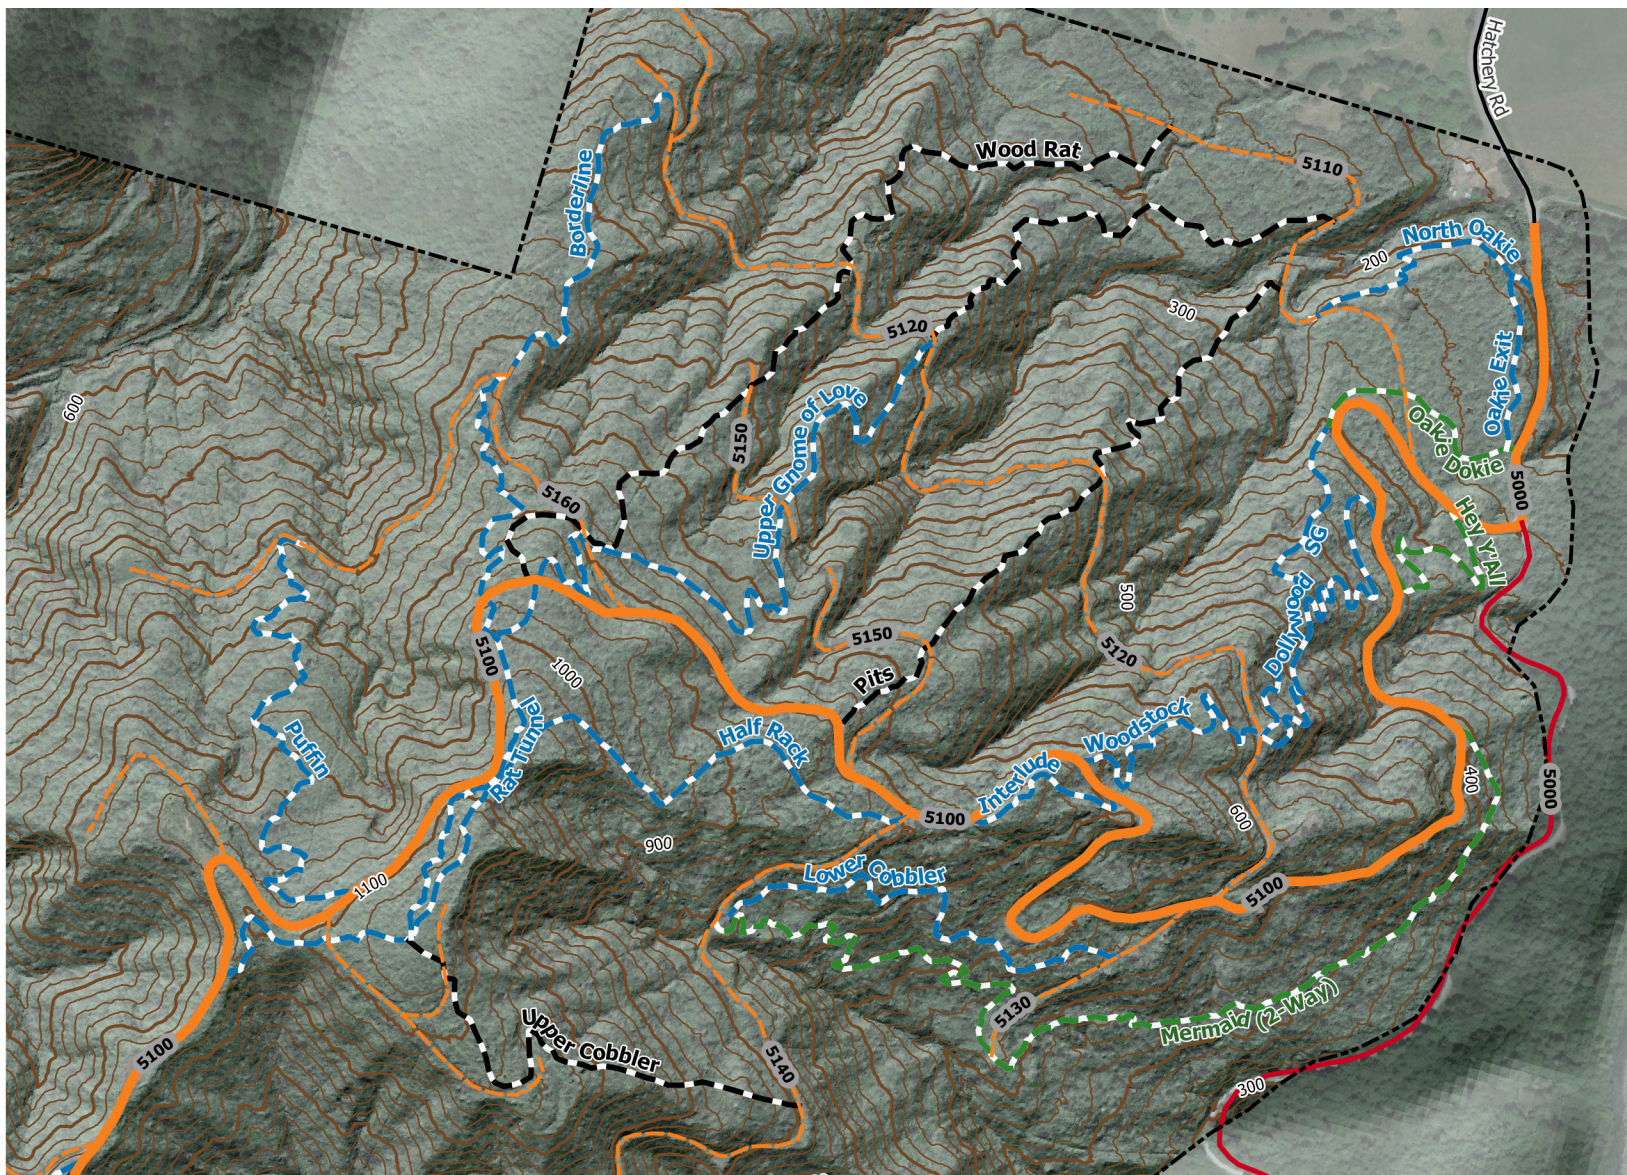

P R O G R E S S I O N	Beginner	Oakie Dokie
		Hey Y'All
		Mermaid (2-Way)
I N T E R M E D I A T E	Intermediate	North Oakie
		Interlude
		Cut (2-Way)
		Puffin
		Borderline
		Dollywood
		Oakie Exit
		Woodstock
		Rat Tunnel
		Half Rack
		Hugger Mugger
		Upper Gnome of Love
		SG
		Lower Cobbler
		A D V A N C E D
Lower Gnome of Love		
Pits		
Wood Rat		

PRE RIDE RE RIDE FREE RIDE

**Legend**

- ▲ Main Gate
- Beginner
- Intermediate
- Advanced
- Main Climb
- - - Service Road
- No Access
- - - Boundary

# HATCHERY RIDGE

(RCMBA MEMBERSHIP REQUIRED)

Website

Main Gate