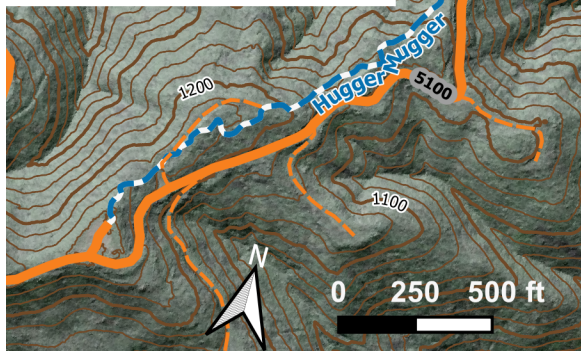

P R O G R E S S I O N	Beginner	Oakie Dokie
		Hey Y'All
		Mermaid (2-Way)
I N T E R M E D I A T E	Intermediate	North Oakie
		Interlude
		Cut (2-Way)
		Puffin
		Borderline
		Dollywood
		Oakie Exit
		Woodstock
		Rat Tunnel
		Half Rack
		Hugger Mugger
		Upper Gnome of Love
		SG
		Lower Cobbler
		A D V A N C E D
Lower Gnome of Love		
Pits		
Wood Rat		

PRE RIDE RE RIDE FREE RIDE

**Legend**

- ▲ Main Gate
- Beginner
- Intermediate
- Advanced
- Main Climb
- - - Service Road
- No Access
- - - Boundary

# HATCHERY RIDGE

(RCMBA MEMBERSHIP REQUIRED)

Website

Main Gate